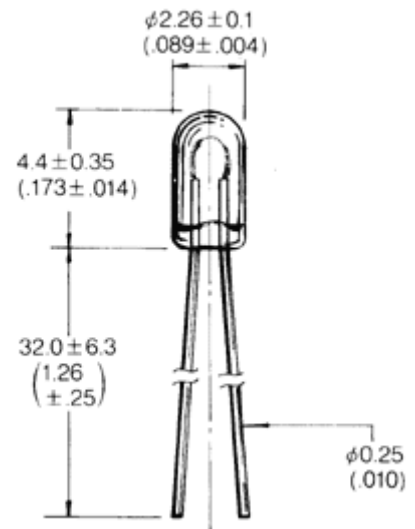

Wire Terminal

T-3/4 Wire Terminal Standard Bulb Length

Line Nos.	Oshino Lamp Numbers	Design Volts	Design Amps	AVG. MSCd	Filament shape	Life (hours)
1	OL-2404	5.0	.02	.02	CC-6	20,000
2	OL-2400	5.0	.021	.034	CC-6	10,000
3	OL-2426	5.0	.03	.03	C-2R	16,000
4	OL-2415	5.0	.04	.025	C-2R	50,000
5	OL-6803	5.0	.06	.03	C-2R	200,000
6	OL-6803AS15	5.0	.06	.03	C-2R	200,000
7	OL-6833	5.0	.06	.05	C-2R	100,000
8	OL-6833AS15	5.0	.06	.05	C-2R	100,000
9	OL-2436	5.0	.06	.15	C-2R	5,000
10	OL-7133	5.0	.075	.09	C-2R	40,000
11	OL-7133AS15	5.0	.075	.09	C-2R	40,000
12	OL-7153	5.0	.115	.15	C-2R	40,000
13	OL-7153AS15	5.0	.115	.15	C-2R	40,000
14	OL-2449	5.0	.115	.20	C-2R	5,000

Lamp Design Characteristics

Unit in mm
(inch)

Copyright © 2006 OSHINO LAMPS LIMITED All Rights Reserved.