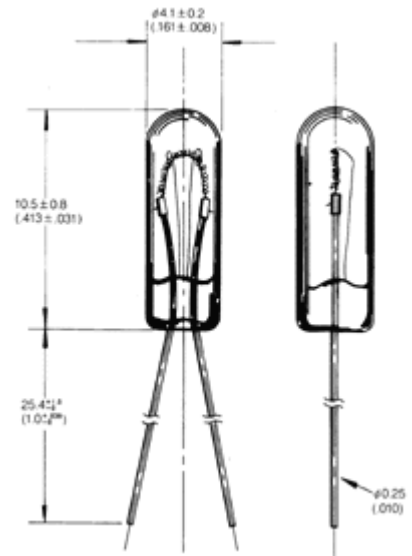

Lamp Design Characteristics

Unit in mm  
(inch)

Lead Dia is 0.3mm when taped on reel.

Lamp Design Characteristics

Unit in mm  
(inch)

Copyright © 2006 OSHINO LAMPS LIMITED All Rights Reserved.

## Wire Terminal