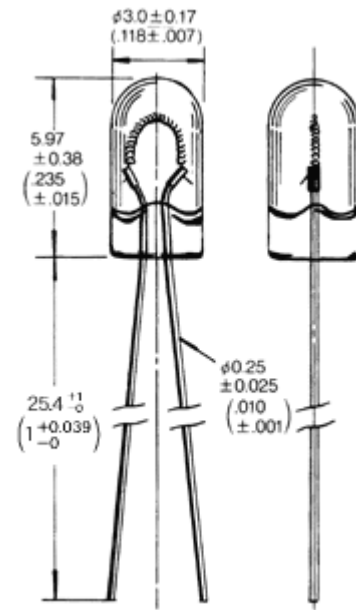

### T-3/4 Wire Terminal Standard Bulb Length

Line Nos.	Oshino Lamp Numbers	Design Volts	Design Amps	AVG. MSCd	Filament shape	Life (hours)
1	OL-2404	5.0	.02	.02	CC-6	20,000
2	OL-2400	5.0	.021	.034	CC-6	10,000
3	OL-2426	5.0	.03	.03	C-2R	16,000
4	OL-2415	5.0	.04	.025	C-2R	50,000
5	OL-6803	5.0	.06	.03	C-2R	200,000
6	OL-6803AS15	5.0	.06	.03	C-2R	200,000
7	OL-6833	5.0	.06	.05	C-2R	100,000
8	OL-6833AS15	5.0	.06	.05	C-2R	100,000
9	OL-2436	5.0	.06	.15	C-2R	5,000
10	OL-7133	5.0	.075	.09	C-2R	40,000
11	OL-7133AS15	5.0	.075	.09	C-2R	40,000
12	OL-7153	5.0	.115	.15	C-2R	40,000
13	OL-7153AS15	5.0	.115	.15	C-2R	40,000
14	OL-2449	5.0	.115	.20	C-2R	5,000

### T-3/4 Wire Terminal Short Bulb Length

Line Nos.	Oshino Lamp Numbers	Design Volts	Design Amps	AVG. MSCd	Filament shape	Life (hours)
15	OL-24042	5.0	.02	.02	CC-6	20,000
16	OL-68332	5.0	.06	.05	C-2R	100,000
17	OL-68332AS15	5.0	.06	.05	C-2R	100,000
18	OL-24362	5.0	.06	.15	C-2R	5,000
19	OL-71332	5.0	.075	.09	C-2R	40,000
20	OL-71332AS15	5.0	.075	.09	C-2R	40,000
21	OL-71532	5.0	.115	.15	C-2R	40,000
22	OL-71532AS15	5.0	.115	.15	C-2R	40,000

Lamp Design Characteristics

Unit in mm  
(inch)

Copyright © 2006 OSHINO LAMPS LIMITED All Rights Reserved.

Lamp Design Characteristics

Unit in mm  
(inch)

Lead Dia is 0.3mm when taped on reel.