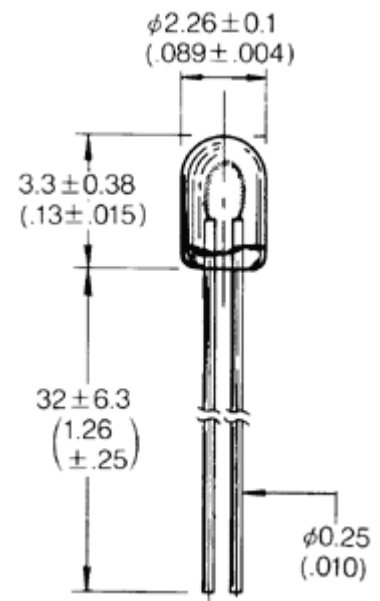

Wire Terminal

T-3/4 Wire Terminal Short Bulb Length

Line Nos.	Oshino Lamp Numbers	Design Volts	Design Amps	AVG. MSCd	Filament shape	Life (hours)
15	OL-24042	5.0	.02	.02	CC-6	20,000
16	OL-68332	5.0	.06	.05	C-2R	100,000
17	OL-68332AS15	5.0	.06	.05	C-2R	100,000
18	OL-24362	5.0	.06	.15	C-2R	5,000
19	OL-71332	5.0	.075	.09	C-2R	40,000
20	OL-71332AS15	5.0	.075	.09	C-2R	40,000
21	OL-71532	5.0	.115	.15	C-2R	40,000
22	OL-71532AS15	5.0	.115	.15	C-2R	40,000

Lamp Design Characteristics

Unit in mm
(inch)

Copyright © 2006 OSHINO LAMPS LIMITED All Rights Reserved.