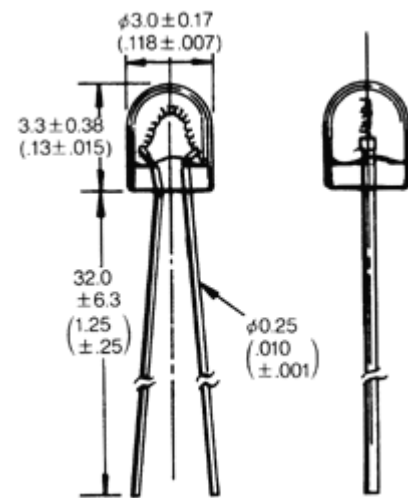

### T-1 Wire Terminal

Line Nos.	Oshino Lamp Numbers	Design Volts	Design Amps	AVG. MSCd	Filament shape	Life (hours)
1	OL-3413	2.25	.30	.45	C-2R	20
2	OL-3017	3.0	.008	.001	C-6	16,000
3	OL-2128	3.0	.012	.0005	C-6	25,000
4	OL-3037	3.0	.04	.03	C-2R	10,000
5	OL-3010	3.0	.06	.03	C-2R	50,000
6	OL-3011	3.0	.12	.15	C-2R	3,000
7	OL-3001	5.0	.015	.002	C-2V	25,000
8	OL-3043	5.0	.02	.02	C-2R	20,000
9	OL-3019	5.0	.021	.034	C-2R	10,000
10	OL-3056	5.0	.03	.03	C-2R	16,000
11	OL-3009	5.0	.04	.025	C-2R	50,000
12	OL-680	5.0	.06	.03	C-2R	100,000
13	OL-680AS15	5.0	.06	.03	C-2R	100,000
14	OL-683	5.0	.06	.05	C-2R	100,000
15	OL-683AS15	5.0	.06	.05	C-2R	100,000
16	OL-3070	5.0	.06	.15	C-2R	5,000
17	OL-713	5.0	.075	.09	C-2R	40,000
18	OL-713AS15	5.0	.075	.09	C-2R	40,000
19	OL-715	5.0	.115	.15	C-2R	40,000
20	OL-715AS15	5.0	.115	.15	C-2R	40,000
21	OL-715F1	5.0	.125	.22	C-2R	5,000
22	OL-3093	6.0	.04	.04	C-2R	10,000
23	OL-3041	6.0	.06	.13	C-2R	3,000
24	OL-1088	10.0	.027	.09	C-2F	10,000
25	OL-3023	12.0	.03	.10	C-2F	10,000
26	OL-1089	12.0	.06	.15	C-2F	16,000
27	OL-3228	14.0	.04	.15	C-2F	16,000
28	OL-1111	14.0	.065	.15	C-2F	12,000
29	OL-1092	18.0	.026	.15	C-2F	10,000
30	OL-3316	18.0	.035	.15	C-2F	12,000
31	OL-3091S	24.0	.02	.05	CC-2F	5,000
32	OL-3091	28.0	.02	.05	CC-2F	5,000
33	OL-6838	28.0	.024	.15	CC-2F	5,000

Lamp Design Characteristics

Unit in mm  
(inch)

Lead Dia is 0.3mm when taped on reel.

## Wire Terminal

Lamp Design Characteristics

Unit in mm  
(inch)

Copyright © 2006 OSHINO LAMPS LIMITED All Rights Reserved.