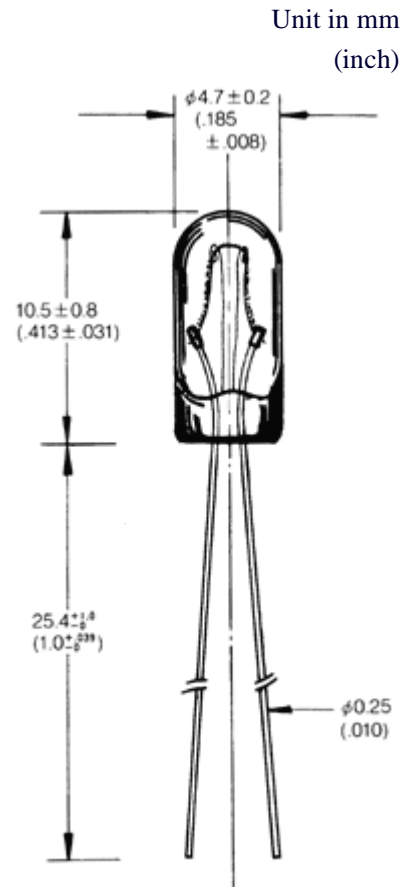

Wire Terminal

T-1 3/4 Wire Terminal

Line Nos.	Oshino Lamp Numbers	Design Volts	Design Amps	AVG. MSCd	Filament shape	Life (hours)
1	OL-1783	2.5	.20	.20	C-2R	500
2	OL-2169	2.5	.35	.21	C-2R	10,000
3	OL-1738	2.7	.06	.04	C-2R	6,000
4	OL-6130	3.0	.04	.03	C-2R	10,000
5	OL-2171	4.5	.12	.045	C-2V	25,000
6	OL-2208	5.0	.015	.002	C-2V	25,000
7	OL-6029	5.0	.02	.02	C-2V	10,000
8	OL-6134	5.0	.03	.03	C-2R	16,000
9	OL-6062	5.0	.04	.025	C-2R	50,000
10	OL-805	5.0	.06	.03	C-2R	200,000
11	OL-806	5.0	.06	.05	C-2R	100,000
12	OL-6083	5.0	.06	.15	C-2R	5,000
13	OL-6232	5.0	.075	.09	C-2R	40,000
14	OL-807	5.0	.115	.15	C-2R	40,000
15	OL-1083	5.0	.22	.60	C-2R	500
16	OL-1730	6.0	.04	.04	C-2V	10,000
17	OL-6225	6.0	.06	.13	C-2R	3,000
18	OL-1784	6.0	.20	.34@5V	C-2R	1,000
19	OL-2180	6.3	.04	.03	C-2V	50,000
20	OL-1739	6.3	.075	.23	C-2R	1,000
21	OL-6048	6.3	.15	.45	C-2R	3,000
22	OL-2181	6.3	.20	.40	C-2F	50,000
23	OL-2112	6.3	.20	.55	C-2R	5,000
24	OL-1869	10.0	.014	.004	C-2F	50,000
25	OL-6066	10.0	.027	.10	C-2V	3,000
26	OL-2107	10.0	.04	.08	C-2F	5,000
27	OL-2174	12.0	.04	.12	C-2F	10,000
28	OL-6037	12.0	.06	.15	C-2F	16,000

Lamp Design Characteristics